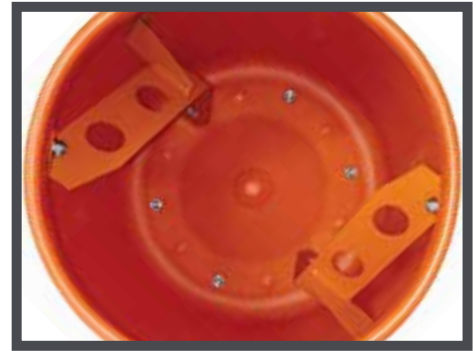

BELLE
LIGHT
CONSTRUCTION
EQUIPMENT

Altrad-Belle.com

POLY DRUM

4/3 REPLACEMENT PLASTIC MIXER DRUM

The Altrad Belle Poly Drum is a 4/3 replacement drum made from plastic that can be used on our Minimix 150, Minimix 150E+ and Maxi 140 mixers.

It is durable, hard-wearing, long-lasting and easy to clean with removeable quick-mix paddles.

BUILDING A SUSTAINABLE FUTURE.

FEATURES & BENEFITS

- Robust and durable polymer material.
- Easy to clean due to its non-stick properties.
- Will not rust or corrode.
- Powder coated steel, bolt-in quick-mix paddles. To increase flexibility and convenience, the paddles can be removed.
- Eliminates the need for cleaning chemicals and hazardous acids.
- Saves time and money over its lifetime through reduced cleaning costs.
- Recyclable material helps support environmental sustainability.
- Can be used on the Altrad Belle Minimix 150, Minimix 150E+ and Maxi 140 mixers.

BOLT-IN, REMOVEABLE QUICK-MIX PADDLES

EASY TO CLEAN NON-STICK PROPERTIES

TECHNICAL SPECIFICATIONS

Model

Code		Poly Drum
Max Drum Capacity	(ltr)	900/44100SP
Max Mixing Capacity	(ltr)	130
Drum Speed	(rpm)	90
Weight	(kg)	24
Width	(mm)	17
Height	(mm)	359
Material		568
		LLDPE
		(Linear Low Density Polyethylene)
Material Thickness	(mm)	8